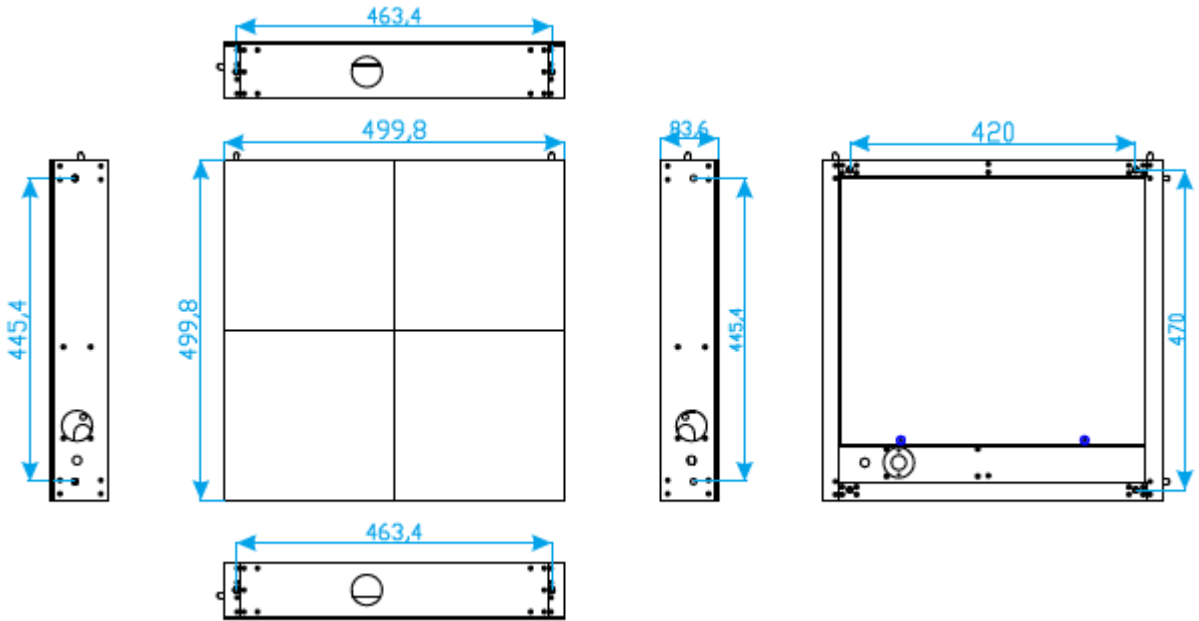

# LKBS-xxx

LED panel fra 3,91 til 6,25 mm smd

**NEW**

**MEDIA**  
SYSTEM AS

[www.mediasystem.no](http://www.mediasystem.no)  
tlf. + 47 91191164

Items		PH3.91	PH4.81	PH5.21	PH6.25
Unit Module	Model number	LKBS0391I	LKBS0481I	LKBS0521I	LKBS0625I
	Pixel pitch	3.91mm	4.81mm	5.21mm	6.25mm
	Size of pixel	SMD2121(3 in 1)	SMD3528(3 in 1)	SMD3528(3 in 1)	SMD3528(3 in 1)
	Pixel configuration	1R1G1B	1R1G1B	1R1G1B	1R1G1B
	Size of block module	250mm×250mm	250mm×250mm	250mm×250mm	250mm×250mm
	Resolution of module	64×64	52×52	48×48	40×40
	Density	65410dots/m <sup>2</sup>	43264dots/m <sup>2</sup>	36864dots/m <sup>2</sup>	25600dots/m <sup>2</sup>
	Module power	36W	47W	46W	32W
Cabinet	Cabinet material	Iron cabinet	Iron cabinet	Iron cabinet	Iron cabinet
	Size of cabinet(l*h*t)	500mm×500mm×84mm	500mm×500mm×84mm	500mm×500mm×84mm	500mm×500mm×84mm
	Weight of cabinet	8.5KG	8.5KG	8.5KG	8.5KG
	Support hanging or not	No	No	No	No
Main Parameter	Best viewing distance	>4m	>4.5m	>5m	>6m
	Best viewing angle	≤140°	≤140°	≤140°	≤140°
	Max power consumption	<583W/m <sup>2</sup>	<752W/m <sup>2</sup>	<736W/m <sup>2</sup>	<512W/m <sup>2</sup>
	Colors	>16.7M	>16.7M	>16.7M	>16.7M
	Gray scale	16bits	16bits	16bits	16bits
	Color temperature	6500K	6500K	6500K	6500K
	Control method	Synchronization	Synchronization	Synchronization	Synchronization
	Driving device	Constant current	Constant current	Constant current	Constant current
	Driving method	1/16 scanning	1/13 scanning	1/12 scanning	1/10 scanning
	Frame frequency	60Hz	60Hz	60Hz	60Hz
	Refresh frequency	>2000Hz	>2000Hz	>2000Hz	>2000Hz
	Brightness	800-1200cd/m <sup>2</sup>	800-1200cd/m <sup>2</sup>	800-1200cd/m <sup>2</sup>	800-1200cd/m <sup>2</sup>
	Working voltage	AC220V/110V±10%	AC220V/110V±10%	AC220V/110V±10%	AC220V/110V±10%
	Working temperature	-20℃-50℃±10%	-20℃-50℃±10%	-20℃-50℃±10%	-20℃-50℃±10%
	Out-of control point	<0.0001	<0.0001	<0.0001	<0.0001
	Brightness Control	256 grade	256 grade	256 grade	256 grade
	IP grade	IP65	IP65	IP65	IP65
	Mtbf	10,000Hours	10,000Hours	10,000Hours	10,000Hours
Life span	100,000Hours	100,000Hours	100,000Hours	100,000Hours	