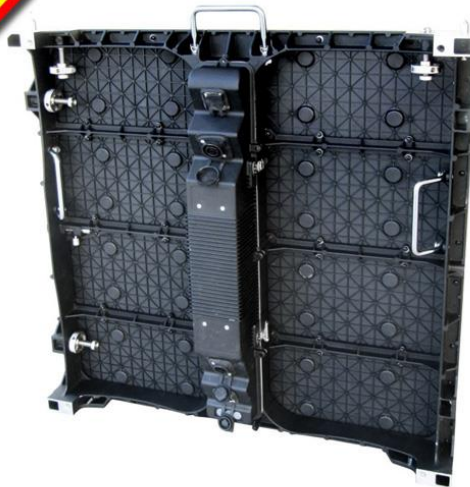

# LKDS06670

**6,66 mm SMD  
outdoor**

**NEW**

**MEDIA**  
SYSTEM AS

[www.mediasystem.no](http://www.mediasystem.no)  
tlf. + 47 91191164

Usit Module	NO.	LKDS06670
	Pixel pitch	6.67mm
	Size of pixel	HB-SMD3528 (3 in1)
	Pixel configuration	1R1PG1B
	Size of block module	320mm×160mm
	Resolution of module	48×24
	Density	22500dots/m <sup>2</sup>
	Module power	34W
Cabinet	Cabinet material	Alu cabinet
	Size of cabinet (l*h*t)	640mm×640mm×123mm
	Weight of cabinet	12.5KG
	Support hanging or not	yes
Main Parameter	Best viewing distance	>6m
	Best viewing angle	≤140°
	Max power consumption	<650W/m <sup>2</sup>
	Colors	>16.7M
	Gray scale	14bits
	Color temperature	6500K
	Control method	Synchronization
	Driving device	Constant current
	Driving method	1/8 scanning
	Frame frequency	60Hz
	Refresh frequency	>1000Hz
	Brightness	>5000cd/m <sup>2</sup>
	Working voltage	AC220V/110V±10%
	Working temperature	-20°C~50°C±10%
	Out-of control point	<0.0001
	Brightness Control	256 grade
	IP grade	IP65
	Mtbf	10,000Hours
	Life span	100,000Hours